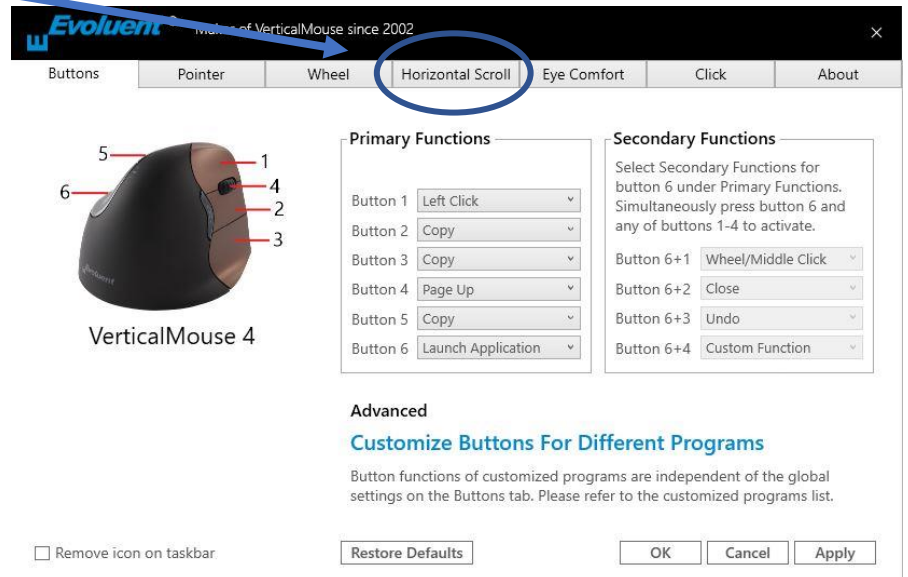

# Scrolling Horizontally in Microsoft Excel with Evoluent VerticalMouse 4 and VerticalMouse D

These instructions are designed for Evolent MouseManager v.6.0.9.2.

1. Download Evolent MouseManager: <https://evolent.com/support/download/>
2. Connect Evolent VerticalMouse to your computer.

1. Open Evolent MouseManager and select *Horizontal Scroll*

2. Check *Horizontal Scroll for Microsoft® Excel*

3. Click *Apply*  
Now you can scroll horizontally in Excel by holding down lower thumb button and rolling the wheel.