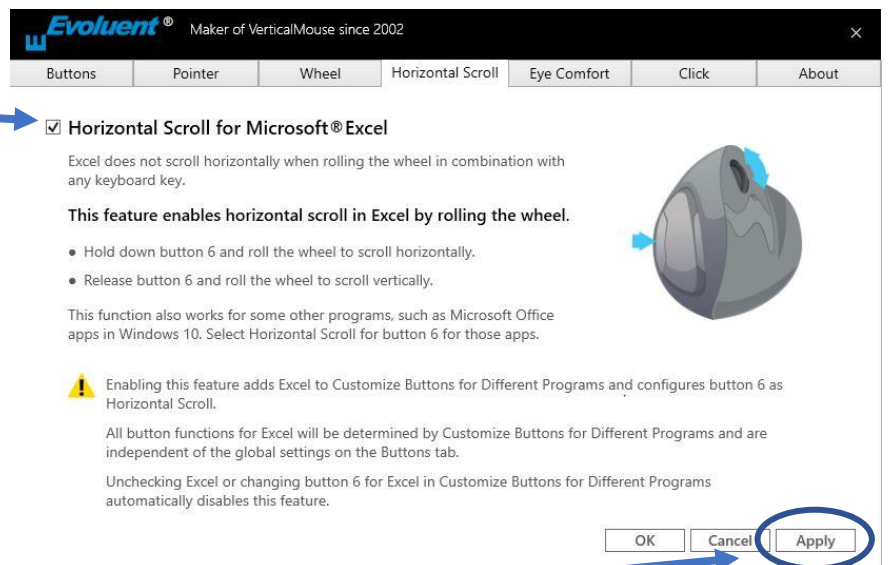

3. Click *Apply*
  Now you can scroll horizontally in Excel by holding down lower thumb button and rolling the wheel.